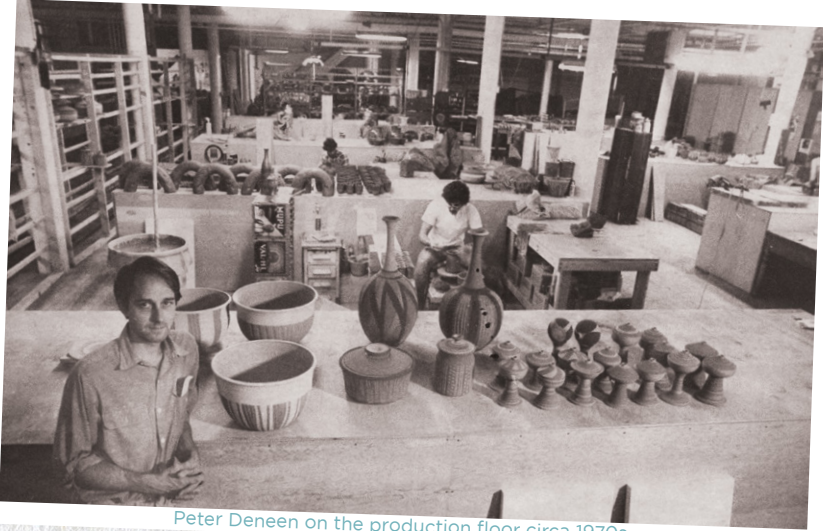

@muglifewest

@deneen\_pottery

@hillhouseart

@be.the.outsider

@anotherbrokenegg

 45+ Years of happy customers  
 Handmade in the U.S.A.  
 Powered by Solar

Spice jar from first big J.R. Watkins order

Deneen Pottery wins 2019 SBA Family Business of the Year!

Peter Deneen on the production floor circa 1970s

Niles, Annie, Eloise, Theo (and new baby!) Deneen

Deneen Pottery staff at the 2019 Summer Party

## News to share...

Our pottery company is almost 50 years old and it feels like we're just getting started!

What's it like to have a family business that has been operating for a half-century? I think my Mom said it best when being interviewed for a recent documentary highlighting our Saint Paul company: "It's work! It can be overwhelmingly challenging and then all of a sudden you just hit a sweet moment and you go WOW. It's asking of you and it's giving to you at the same time and if you hang on it will be just as amazingly surprisingly sweet as it is challenging."